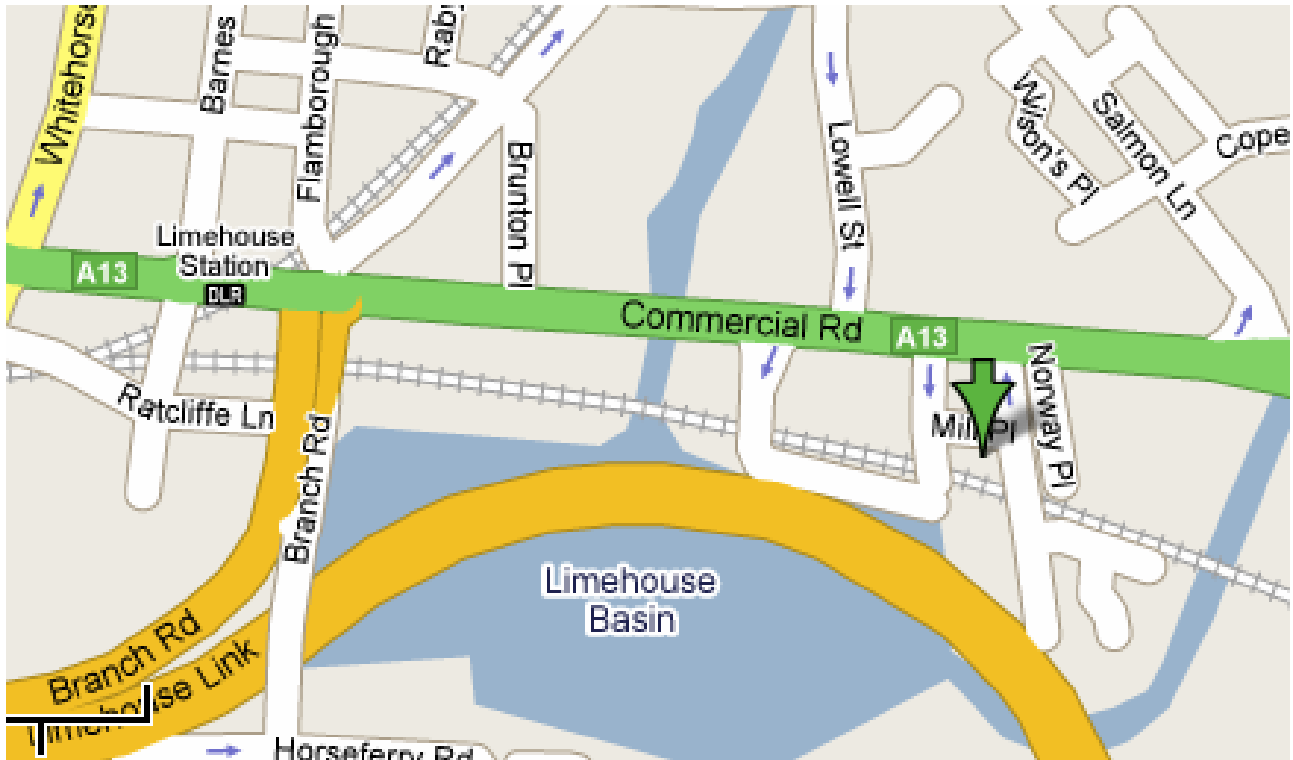

## Directions to YCW House

**1 Island Row  
636 Commercial Road  
London  
E14 7HS**

**YCW House Tel: 020 7515 0168 Mobile (Danny): 07957 190516**

**Take a DLR train to Limehouse. All DLR trains from Bank station or from Tower Gateway go to Limehouse. (From Euston Station take the Northern Line [Bank Branch] south to Bank)**

From Limehouse DLR (5 minute walk):

Turn right out of the station onto the main road (Commercial Road) . You should walk under the railway bridge.

Cross the road at the traffic lights and walk for a few hundred yards. Just beyond the next bridge take the second right next to Our Lady Immaculate Catholic Church, into Island Row.

The house is at the end of the Church. Please use the door bell on the last door, marked YCW.